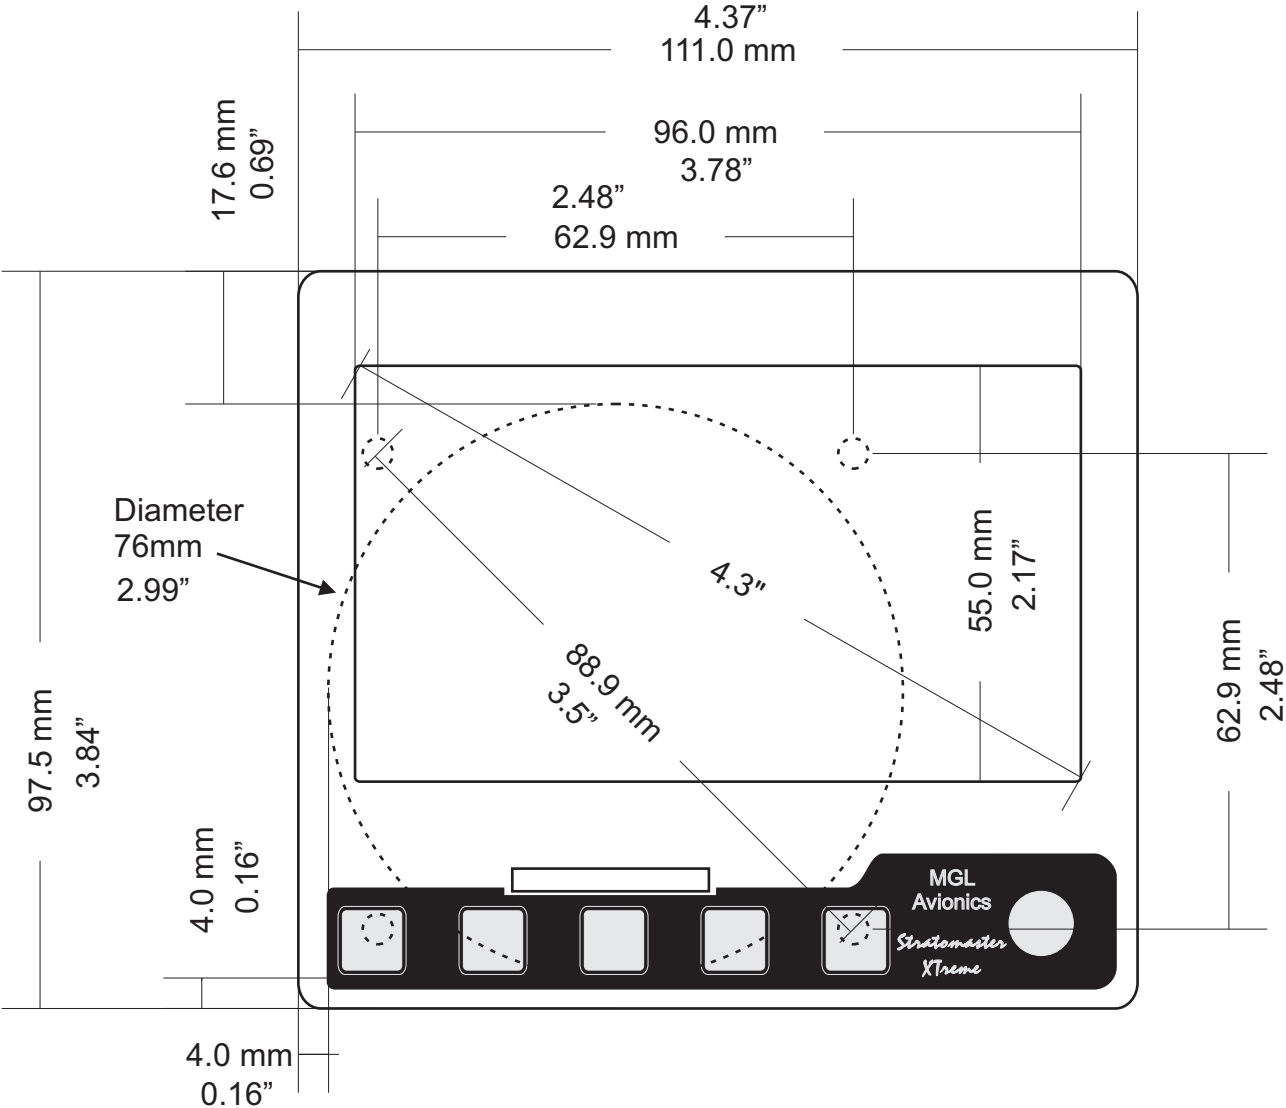

Stratomaster XTreme

Dimensions - English 1.00

FRONT VIEW

SIDE VIEW

TOP VIEW