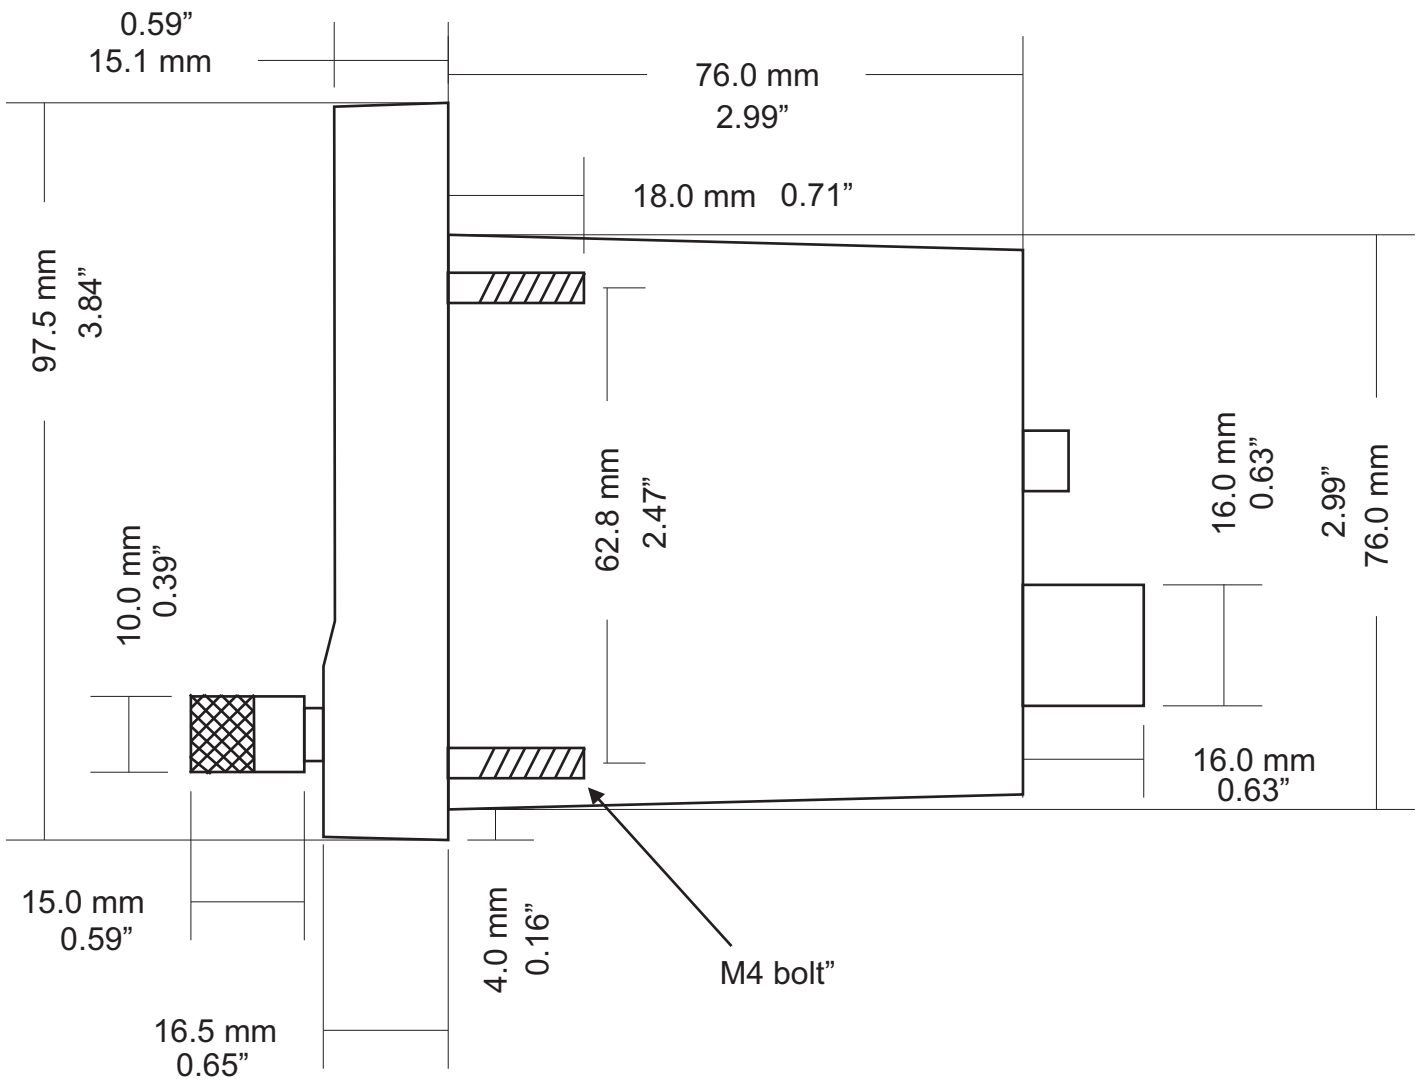

Stratomaster XTreme

Dimensions - English 1.00

FRONT VIEW

SIDE VIEW

TOP VIEW